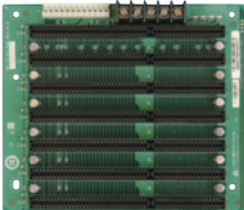

BP Series Backplane

Supports ISA slot on one backplane!
For half-size ISA only single board computer

The advantages of using this ISA card series are numerous:

1. Supports standard ISA slot on the BP series passive backplane.
2. Compatible with all available ISA cards. BP backplane is also integrated with the ROCKY series ISA Card slot.

Ordering Information

BP-3S-RS-R40	3-slot backplane with three ISA slots
PAC-53GH	3-slot half-size compact chassis

BP-5S-RS-R40

Ordering Information

BP-5S-RS-R40	5-slot backplane with five ISA slots
PR-1500G	5-slot half-size compact chassis

BP-7S-RS-R40

Ordering Information

BP-7S-RS-R40	7-slot backplane with seven ISA slots
PAC-700G	7-slot half-size compact chassis
PAC-1700G	7-slot full-size compact chassis

BP-10S-RS-R40

Ordering Information

BP-10S-RS-R40	10-slot backplane with ten ISA slots
PAC-125G	10-slot full-size compact chassis

BP-4S-RS-R40

Ordering Information

BP-4S-RS-R40	4-slot backplane with four ISA slots
PAC-400G	4-slot half-size compact chassis
PAC-42GH	4-slot half-size compact chassis