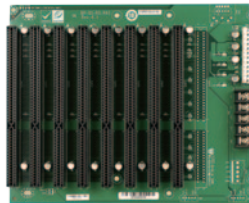

BP-8S-RS-R41

Ordering Information

BP-8S-RS-R41	8-slot backplane with eight ISA slots