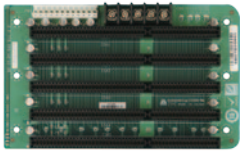

BP Series Backplane

Supports ISA slot on one backplane!
For half-size ISA only single board computer

The advantages of using this ISA card series are numerous:

1. Supports standard ISA slot on the BP series passive backplane.
2. Compatible with all available ISA cards. BP backplane is also integrated with the ROCKY series ISA Card slot.

Selection Guide

 PAC series wall-mount chassis 4U rack-mount chassis

Model	BP-3S-RS-R40	BP-4S-RS-R40	BP-5S-RS-R40	BP-6S-RS-R40
Total Slot	3	4	5	6
ISA Slot	3	4	5	6
PSU Type	AT	AT	AT	AT
Chassis	PAC-53GH	PAC-400G PAC-42GH	PR-1500G	PAC-106G PAC-1000G

Model	BP-7S-RS-R40	BP-8S-RS-R41	BP-10S-RS-R40	BP-14S-RS-R40
Total Slot	7	8	10	14
ISA Slot	7	8	10	14
PSU Type	AT	AT	AT	AT
Chassis	PAC-700G PAC-1700G	N/A	PAC-125G	RACK-305G RACK-360G RACK-3000G

BP-3S-RS-R40

Ordering Information

BP-3S-RS-R40	3-slot backplane with three ISA slots
PAC-53GH	3-slot half-size compact chassis

BP-5S-RS-R40

Ordering Information

BP-5S-RS-R40	5-slot backplane with five ISA slots
PR-1500G	5-slot half-size compact chassis