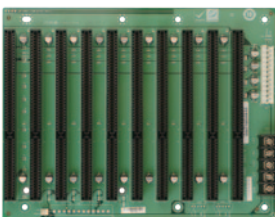

BP Series Backplane

Supports ISA slot on one backplane!
For half-size ISA only single board computer

The advantages of using this ISA card series are numerous:

1. Supports standard ISA slot on the BP series passive backplane.
2. Compatible with all available ISA cards. BP backplane is also integrated with the ROCKY series ISA Card slot.

Model	BP-7S-RS-R40	BP-8S-RS-R41	BP-10S-RS-R40	BP-14S-RS-R40
Total Slot	7	8	10	14
ISA Slot	7	8	10	14
PSU Type	AT	AT	AT	AT
Chassis	PAC-700G PAC-1700G	N/A	PAC-125G	RACK-305G RACK-360G RACK-3000G

BP-3S-RS-R40

Ordering Information

BP-3S-RS-R40	3-slot backplane with three ISA slots
PAC-53GH	3-slot half-size compact chassis

BP-5S-RS-R40

Ordering Information

BP-5S-RS-R40	5-slot backplane with five ISA slots
PR-1500G	5-slot half-size compact chassis

BP-7S-RS-R40

Ordering Information

BP-7S-RS-R40	7-slot backplane with seven ISA slots
PAC-700G	7-slot half-size compact chassis
PAC-1700G	7-slot full-size compact chassis

BP-10S-RS-R40

Ordering Information