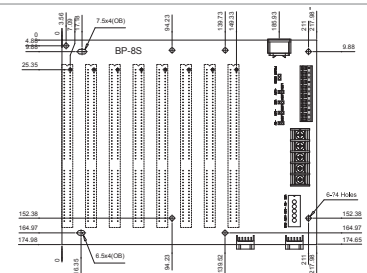

BP-10S-RS-R40	10-slot backplane with ten ISA slots
PAC-125G	10-slot full-size compact chassis

BP-4S-RS-R40

Ordering Information

BP-4S-RS-R40	4-slot backplane with four ISA slots
PAC-400G	4-slot half-size compact chassis
PAC-42GH	4-slot half-size compact chassis

BP-6S-RS-R40

Ordering Information

BP-6S-RS-R40	6-slot backplane with six ISA slots
PAC-106G	6-slot full-size compact chassis
PAC-1000G	6-slot full-size compact chassis

BP-8S-RS-R41

Ordering Information

BP-8S-RS-R41	8-slot backplane with eight ISA slots
--------------	---------------------------------------