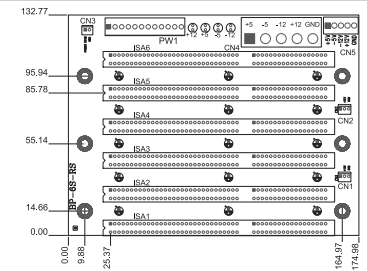

BP-10S-RS-R40	10-slot backplane with ten ISA slots
PAC-125G	10-slot full-size compact chassis

BP-4S-RS-R40

Ordering Information

BP-4S-RS-R40	4-slot backplane with four ISA slots
PAC-400G	4-slot half-size compact chassis
PAC-42GH	4-slot half-size compact chassis

BP-6S-RS-R40

Ordering Information

BP-6S-RS-R40	6-slot backplane with six ISA slots
PAC-106G	6-slot full-size compact chassis
PAC-1000G	6-slot full-size compact chassis

BP-8S-RS-R41

Ordering Information

BP-8S-RS-R41	8-slot backplane with eight ISA slots
--------------	---------------------------------------