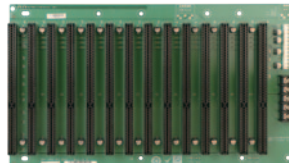

BP Series Backplane

Supports ISA slot on one backplane!
For half-size ISA only single board computer

The advantages of using this ISA card series are numerous:

1. Supports standard ISA slot on the BP series passive backplane.
2. Compatible with all available ISA cards. BP backplane is also integrated with the ROCKY series ISA Card slot.

BP-10S-RS-R40	10-slot backplane with ten ISA slots
PAC-125G	10-slot full-size compact chassis

BP-4S-RS-R40

Ordering Information

BP-4S-RS-R40	4-slot backplane with four ISA slots
PAC-400G	4-slot half-size compact chassis
PAC-42GH	4-slot half-size compact chassis

BP-6S-RS-R40

Ordering Information

BP-6S-RS-R40	6-slot backplane with six ISA slots
PAC-106G	6-slot full-size compact chassis
PAC-1000G	6-slot full-size compact chassis

BP-8S-RS-R41

Ordering Information

BP-8S-RS-R41	8-slot backplane with eight ISA slots
--------------	---------------------------------------

BP-14S-RS-R40

Ordering Information

BP-14S-RS-R40	14-slot backplane with fourteen ISA slots
RACK-305G	4U 14-slot full-size rack-mount chassis
RACK-360G	4U 14-slot full-size rack-mount chassis
RACK-3000G	4U 14-slot full-size rack-mount chassis