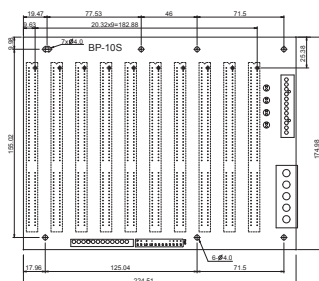

Ordering Information

BP-3S-RS-R40	3-slot backplane with three ISA slots
PAC-53GH	3-slot half-size compact chassis

BP-5S-RS-R40

Ordering Information

BP-5S-RS-R40	5-slot backplane with five ISA slots
PR-1500G	5-slot half-size compact chassis

BP-7S-RS-R40

Ordering Information

BP-7S-RS-R40	7-slot backplane with seven ISA slots
PAC-700G	7-slot half-size compact chassis
PAC-1700G	7-slot full-size compact chassis

BP-10S-RS-R40

Ordering Information