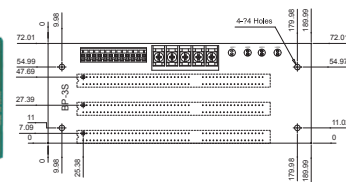

BP Series Backplane

Supports ISA slot on one backplane!
For half-size ISA only single board computer

The advantages of using this ISA card series are numerous:

1. Supports standard ISA slot on the BP series passive backplane.
2. Compatible with all available ISA cards. BP backplane is also integrated with the ROCKY series ISA Card slot.

Selection Guide

 PAC series wall-mount chassis 4U rack-mount chassis

Model	BP-3S-RS-R40	BP-4S-RS-R40	BP-5S-RS-R40	BP-6S-RS-R40
Total Slot	3	4	5	6
ISA Slot	3	4	5	6
PSU Type	AT	AT	AT	AT
Chassis	PAC-53GH	PAC-400G PAC-42GH	PR-1500G	PAC-106G PAC-1000G

Model	BP-7S-RS-R40	BP-8S-RS-R41	BP-10S-RS-R40	BP-14S-RS-R40
Total Slot	7	8	10	14
ISA Slot	7	8	10	14
PSU Type	AT	AT	AT	AT
Chassis	PAC-700G PAC-1700G	N/A	PAC-125G	RACK-305G RACK-360G RACK-3000G

BP-3S-RS-R40

Ordering Information

BP-3S-RS-R40	3-slot backplane with three ISA slots
PAC-53GH	3-slot half-size compact chassis

BP-5S-RS-R40

Ordering Information

BP-5S-RS-R40	5-slot backplane with five ISA slots
PR-1500G	5-slot half-size compact chassis