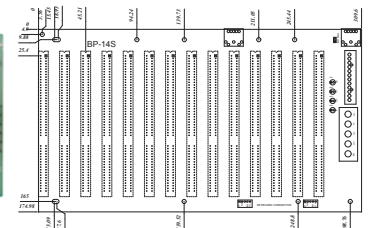

BP-6S-RS-R40

Ordering Information

BP-6S-RS-R40	6-slot backplane with six ISA slots
PAC-106G	6-slot full-size compact chassis
PAC-1000G	6-slot full-size compact chassis

BP-8S-RS-R41

Ordering Information

BP-8S-RS-R41	8-slot backplane with eight ISA slots
--------------	---------------------------------------

BP-14S-RS-R40

Ordering Information

BP-14S-RS-R40	14-slot backplane with fourteen ISA slots
RACK-305G	4U 14-slot full-size rack-mount chassis
RACK-360G	4U 14-slot full-size rack-mount chassis
RACK-3000G	4U 14-slot full-size rack-mount chassis