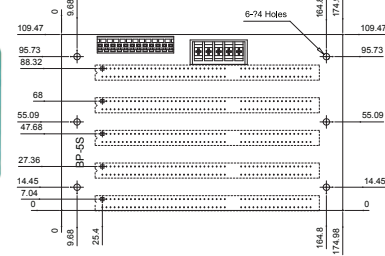

Model	BP-7S-RS-R40	BP-8S-RS-R41	BP-10S-RS-R40	BP-14S-RS-R40
Total Slot	7	8	10	14
ISA Slot	7	8	10	14
PSU Type	AT	AT	AT	AT
Chassis	PAC-700G PAC-1700G	N/A	PAC-125G	RACK-305G RACK-360G RACK-3000G

BP-3S-RS-R40

Ordering Information

BP-3S-RS-R40	3-slot backplane with three ISA slots
PAC-53GH	3-slot half-size compact chassis

BP-5S-RS-R40

Ordering Information

BP-5S-RS-R40	5-slot backplane with five ISA slots
PR-1500G	5-slot half-size compact chassis